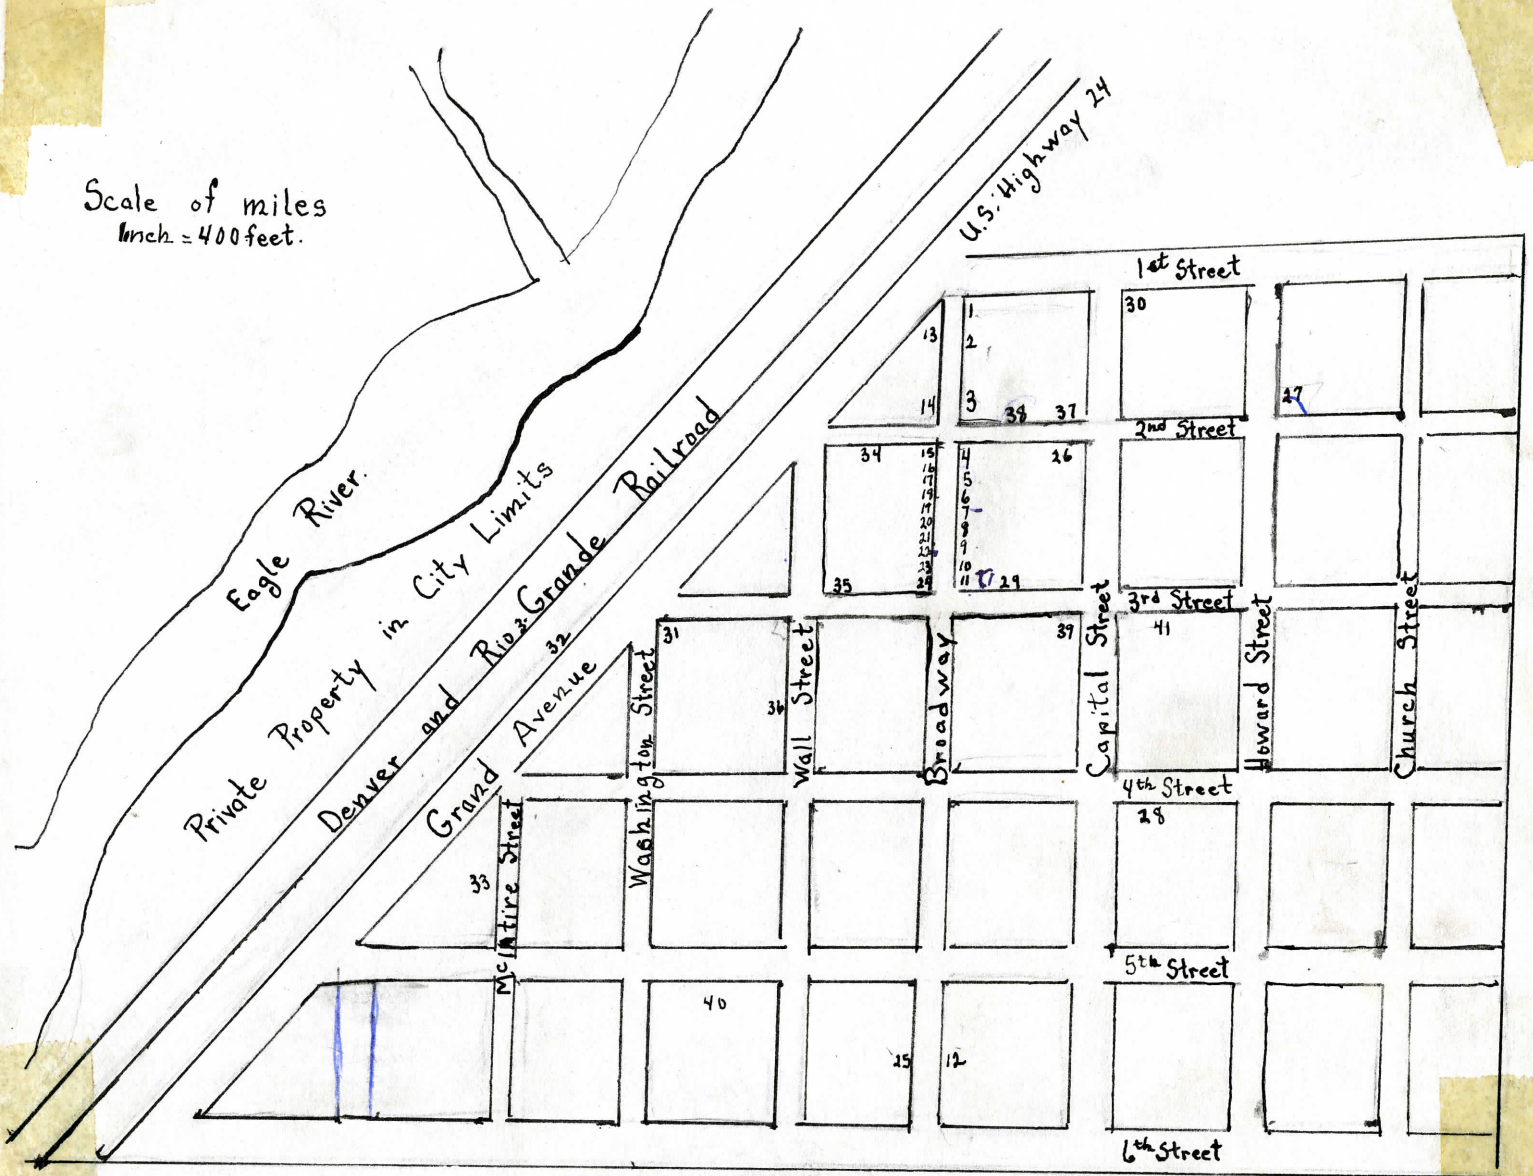

MAP OF EAGLE-1940

Scale of miles  
Inch = 400 feet.

Key to business places in Eagle 1940

- |                               |   |
|-------------------------------|---|
| 1. Conoco Station.            | 21. Silver Eagle Barber and Beauty Shop |
| 2. O. W. Randall.             | 22. Telephone Office                    |
| 3. Ralph's Store.             | 23. Shoe Shop                           |
| 4. Independent Lumber Co.     | 24. Eagle Theater & Printing Office     |
| 5. Sharp's Pool Hall          | 25. Court House                         |
| 6. Eagle Market               | 26. Catholic Church                     |
| 7. Calvicks Cafe              | 27. Methodist Church                    |
| 8. Electric Light Office      | 28. Eagle Cleaners                      |
| 9. Post Office                | 29. Miladies Beauty Shop                |
| 10. Bank                      | 30. Pings Station--Cottages             |
| 11. Lewis Brothers' Store     | 31. Byers Filling Station               |
| 12. School House              | 32. D. & R. G. Depot                    |
| 13. Rice's Cottages           | 33. Cowden Station--Cottages            |
| 14. Koonce's Chevrolet Garage | 34. Community House                     |
| 15. Cramp's Store             | 35. Hotel Montgomery                    |
| 16. Cowden's Lunch Room       | 36. Forest Hotel                        |
| 17. Morgans Pool Hall         | 37. Black Smith Shop                    |
| 18. Dr. Hotopp's Office       | 38. Andre Funeral Home                  |
| 19. Serv U Shop               | 39. County Shop                         |
| 20. Drug Store                | 40. Ball Park                           |
|                               | 41. Four Square Gospel Church           |